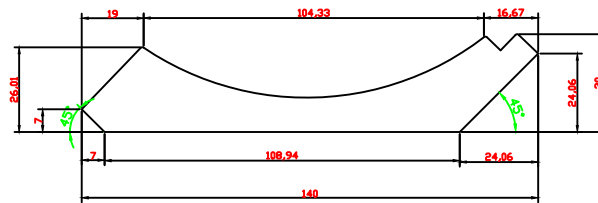

CROWN 631

COMMENTS: _____ _____ _____	APROVAL / DATE _____ PCS/BLD
-----------------------------------	---

By approving this Arauco Profile, the customer accepts the real sizes, shapes and tolerances shown in this document.
For this purpose Arauco strongly suggests the use of a proper software (i.e. CAD Software) and/or real scale printed version.

ESCALA 1:1	Moldurado: Simple	Medidas Imperiales	COD	LARGO
Area : 2131.06	Perimetro: 314.29	Esp: 1 3/16"	1011526	4.880